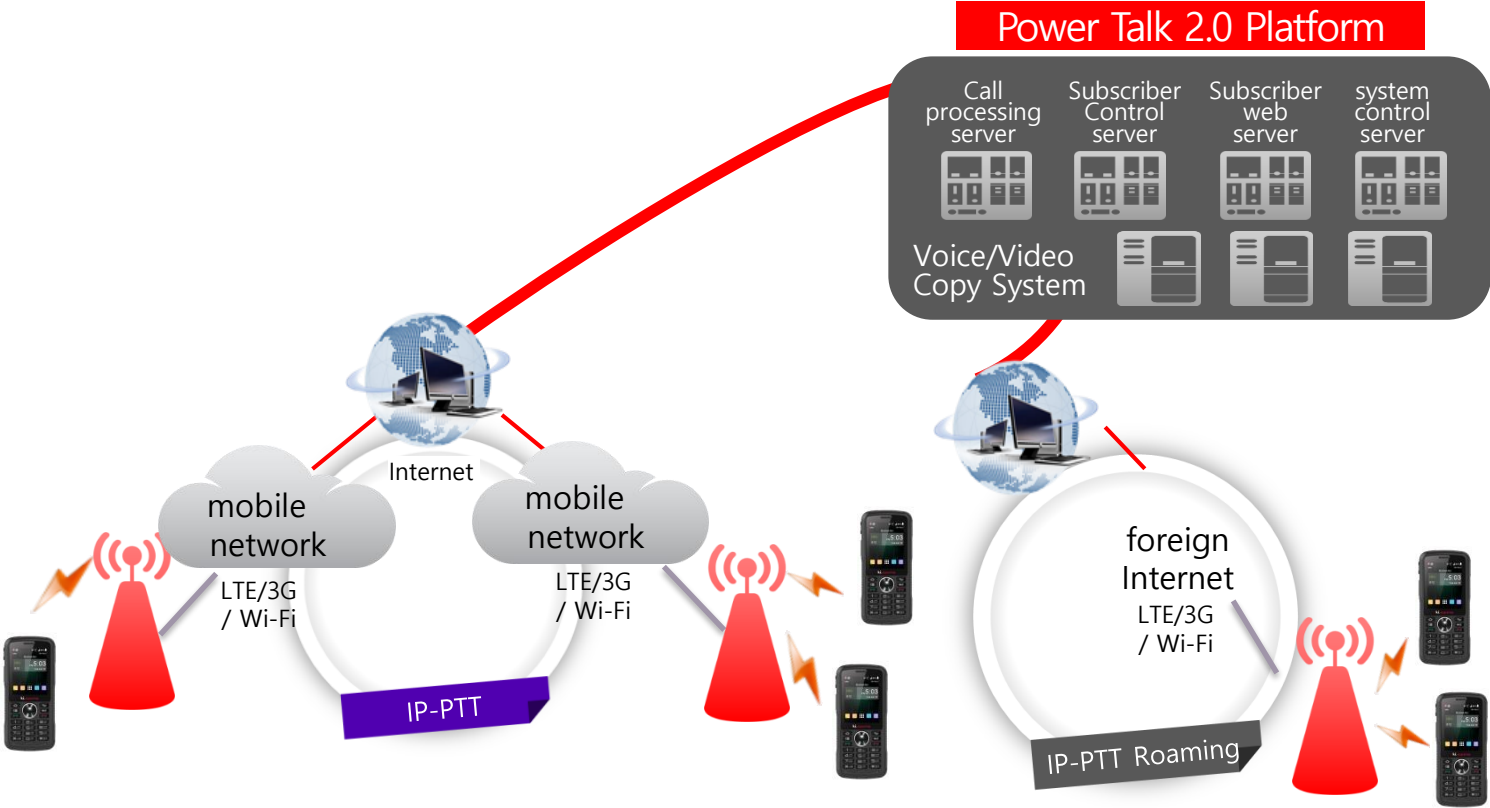

2. What we offer

Radio service available anywhere in the world if there is LTE or 3G or Wi-Fi network.

Service component