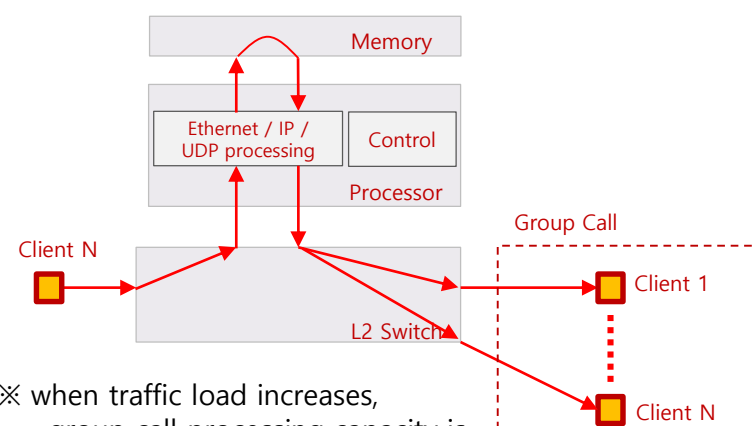

Network Process Structure

Signaling & Data Traffic separating structure

- With hardware-based, **suitable for large group call processing**
- **Non-increasing traffic load** when using high-quality voice service
- Simultaneous Call Processing : **50,000 Call**

System structure

※ traffic separation Using a flexible packet processing architecture of the Network Processor

Server Process Structure

Signaling & Data Traffic integrated structure

- With software-based, **unsuitable for large group call processing**
- **increasing traffic load** when using high-quality voice service
- Simultaneous Call Processing : **200 ~ 1,000 Call**

System structure

※ when traffic load increases, group call processing capacity is limited

2. What we offer

As the combination of high-speed data and the IP, convergence with all IP based solutions such as secure command, ip-cctv etc. is possible.