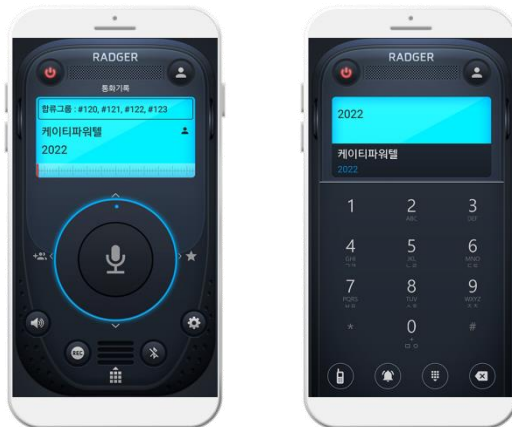

2. What we offer

LTE-PTT Smart-phone Application 'RADGER PTT'. A variety of PTT benefits provided by specialized functions.

◆ Overview

- Name : RADGER PTT
- The OS recommended :
  - Android : Lollipop(to Marshmallow)
  - iOS : 8.x version(to 9.x version)
- Accessory support
  - Bluetooth Speaker Mic, CODA-S, BTH101, General Bluetooth Accessory etc.

◆ Shape

◆ Main function

Power Talk 2.0	· 1:1 individual PTT · 1:N selected/group PTT · HD Voice
PPS	Location control function on RADGER PTT

◆ Additional service

Secure Communication	Used Standard Encryption ARIA 256 Algorithm.
Emergency Group	When used Group PTT, another user that has 'Emergency Group Servicer' can send PTT.
Multi Group Receive Service	Can receive Group Call, until 4 group.
User Defined Group	Can use 'User Defined Group' with 20 users.
Full Duplex	Two-way communication as possible.
Voice Recorder	PTT recording as possible.