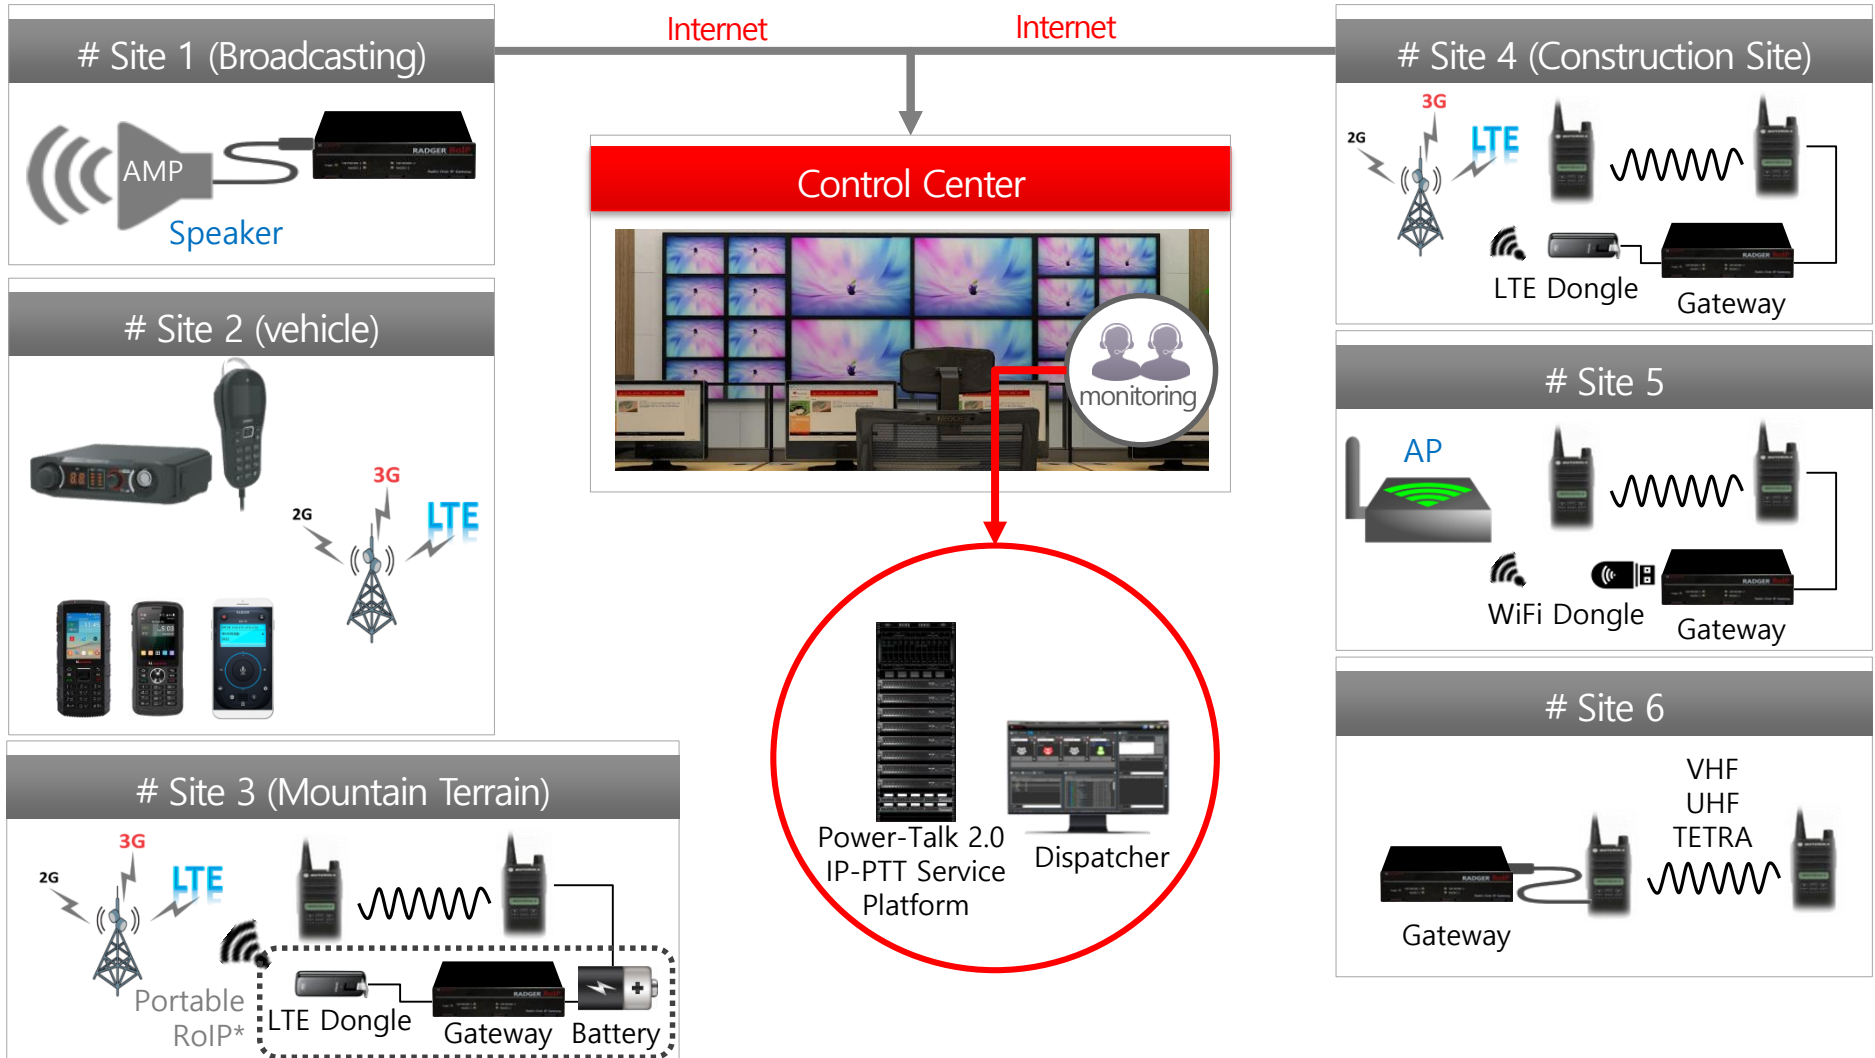

◆ Shape

◆ Main function

| | |
|----------------|--|
| Power Talk 2.0 | <ul style="list-style-type: none"> · 1:1 individual PTT · 1:N selected/group PTT · HD Voice |
| PPS | Location control function on RADGER PTT |

2. What we offer

2. What we offer

Services Flowchart

1. Collect location information → 2. Transmit Position information → 3. Stored in DB → 4. Control of GPS Information

Function of the "Easy-eye"

- Transmit Real-time position
- Position Control
- 2D / satellite map display
- Cheap fare
- Variety of dedicated terminals