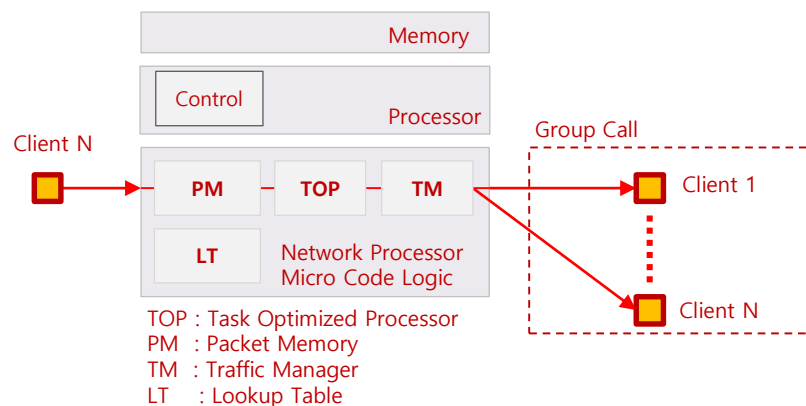

2. What we offer

- ✓ high-speed voice copy technology based on H/W using the NP(Network Processor)
- ✓ capable of accepting large group calls as overwhelming server-based technology

Network Process Structure

Signaling & Data Traffic separating structure

- With hardware-based, **suitable for large group call processing**
- **Non-increasing traffic load** when using high-quality voice service
- Simultaneous Call Processing : **50,000 Call**

System structure

※ traffic separation Using a flexible packet processing architecture of the Network Processor

Server Process Structure

Signaling & Data Traffic integrated structure

- With software-based, **unsuitable for large group call processing**
- **increasing traffic load** when using high-quality voice service
- Simultaneous Call Processing : **200 ~ 1,000 Call**

System structure